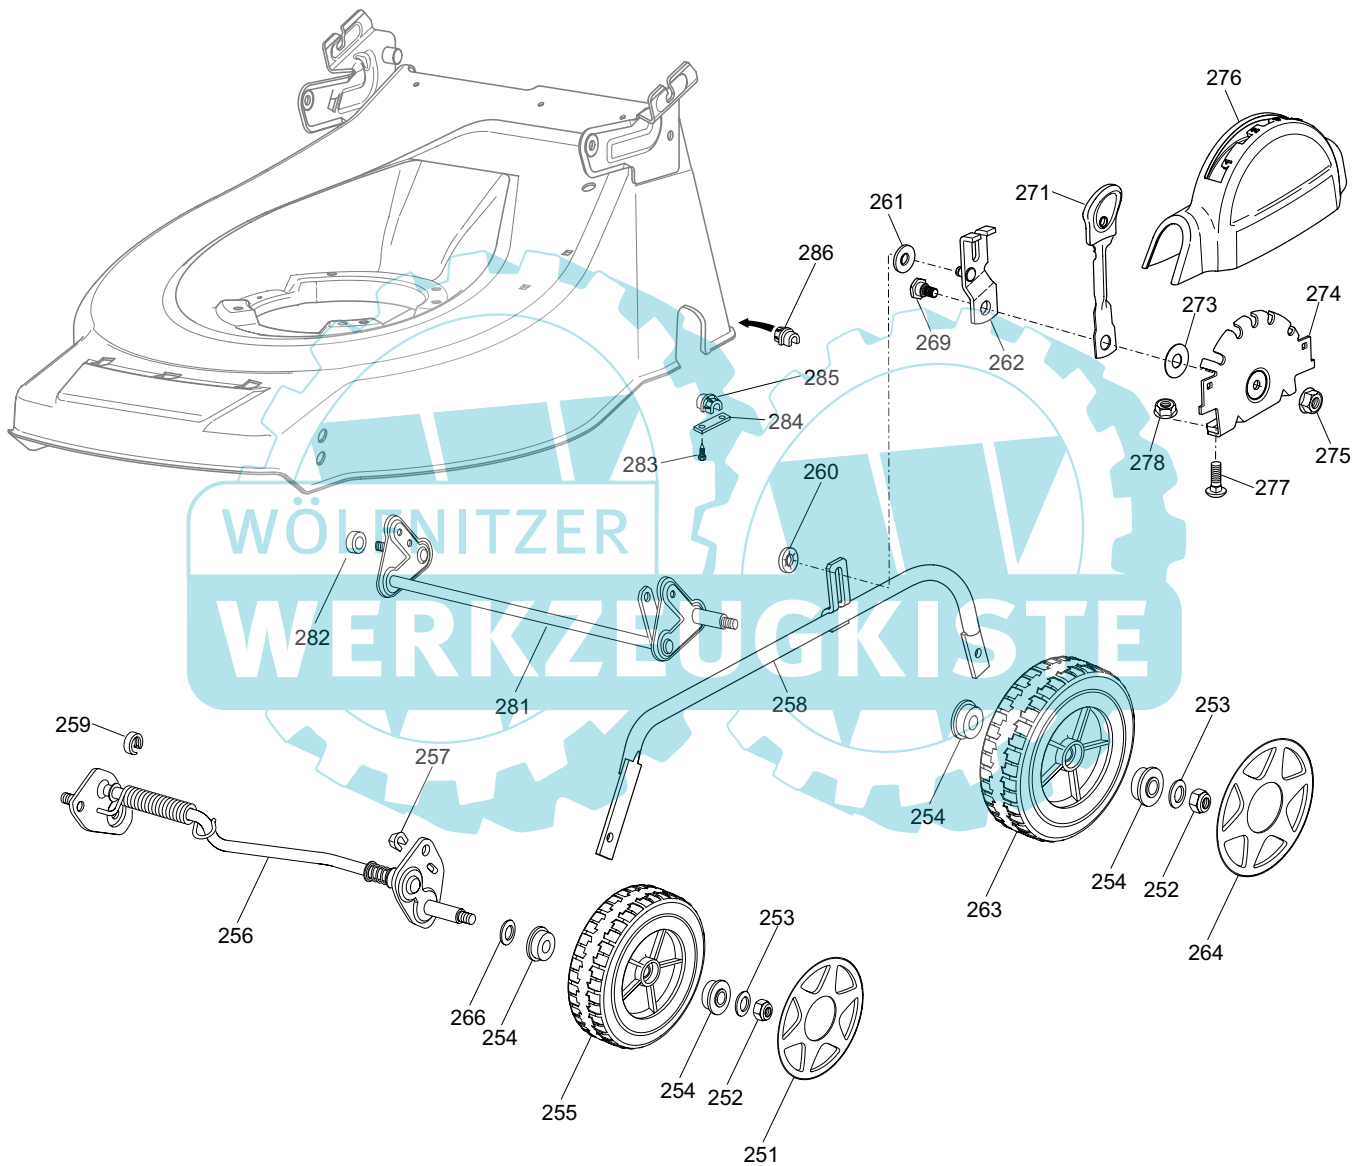

Ausgabe Issue		Bild Nr Picture No		VARIOLUX 53 BC H RADAUFHÄNGUNG		VARIOLUX 53 BC H WHEEL SUSPENSION		Seite Page	
2008-52		B107						48	
Pos. Fig.	Anzahl/Quantity				Artikel Nr. Part No	Bezeichnung	Description	Satz Kit	Anmerkung Notes
	53 BC- H								
251	2			22110409/0	Radkappe.....	Hub cap.....			
252	4			12155000/0	Mutter.....	Nut.....			
253	4			12521350/0	Scheibe.....	Washer.....			
254	8			22122200/0	Kugellager.....	Ball bearing.....			
255	2			81007351/0	Rad.....	Wheel.....			
256	1			81000143/1	Radachse- vorne.....	Wheel axle- front.....			
257	2			12436050/0	Platte.....	Plate.....			
258	1			81006491/0	Höhenverstellstange.....	Height adjust rod.....			
259	1			22171002/0	Distanz.....	Spacer.....			
260	1			12604896/0	Schloßscheibe.....	Lock washer.....			
261	1			12369500/0	Scheibe.....	Washer.....			
262	1			81005121/0	Halter.....	Attachment.....			
263	2			81007343/0	Rad.....	Wheel.....			
264	2			22110410/0	Radkappe.....	Hub cap.....			
266	4			12530150/0	Scheibe.....	Washer.....			
269	1			22524333/0	Bolzen.....	Bolt.....			
271	1			81003321/0	Höhenverstellhebel.....	Height adjust lever.....			
273	1			22672152/0	Scheibe.....	Washer.....			
274	1			22735571/1	Höhenverstellsektor.....	Height adjust sector.....			
275	1			12154210/0	Mutter.....	Nut.....			
276	1			22109714/0	Deckel.....	Cover.....			
277	2			12815200/0	Schraube.....	Screw.....			
278	2			12292102/0	Mutter.....	Nut.....			
281	1			81001278/0	Radachse- hinten.....	Wheel axle- rear.....			
282	1			22170800/0	Distanz.....	Spacer.....			
283	4			12731350/0	Schraube.....	Screw.....			
284	2			22545142/0	Platte.....	Plate.....			
285	1			22038403/0	Buchse- L.....	Bushing- LH.....			
286	1			22038402/0	Buchse- R.....	Bushing- RH.....